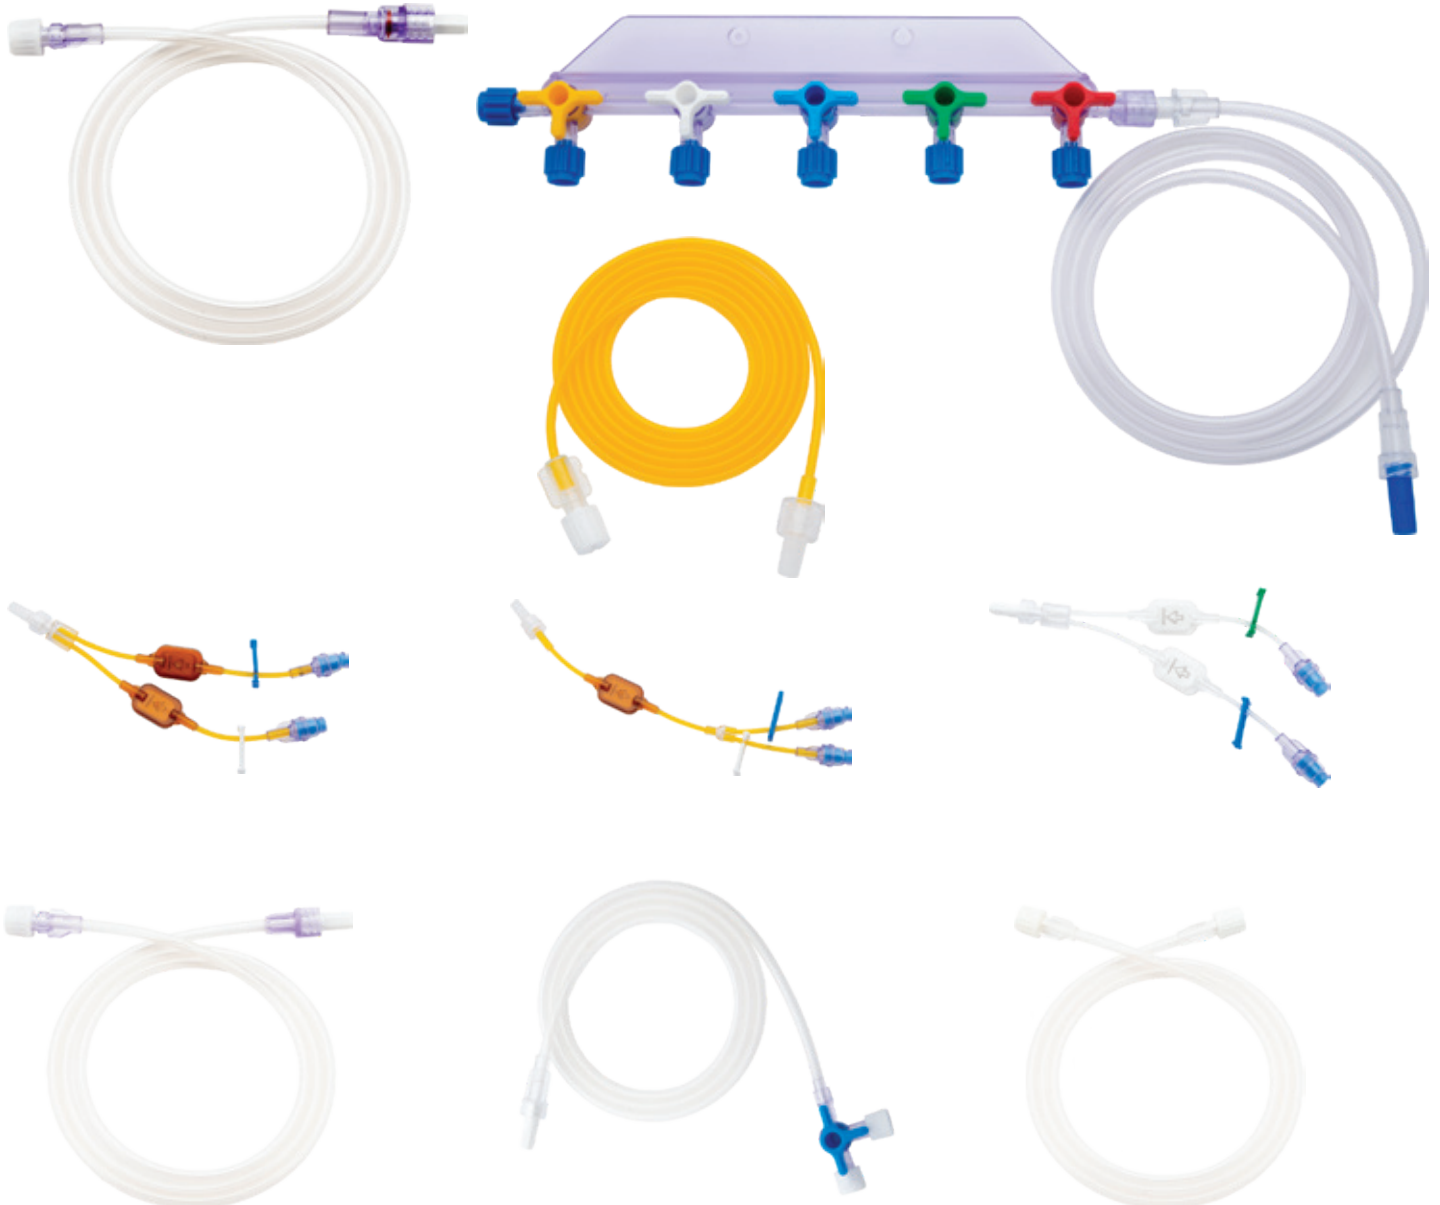

EXTENSION SETS

ONCOERA Extension Sets are frequently used for the administration of infusion solutions and medications. The sets expand existing infusion systems for specific requirements of administration as needed and can also be used with other medical devices such as syringe pumps. ONCOERA offers a wide range of extension sets. The sets are optionally equipped with an integrated check valve and female/male luer lock adapter. Extension sets are available for a variety of lengths, diameters and materials.

- DEHP and LATEX free.
- It is pressure resistant.
- UV protected set options are available.
- Options with filter & needle-free connector are available.